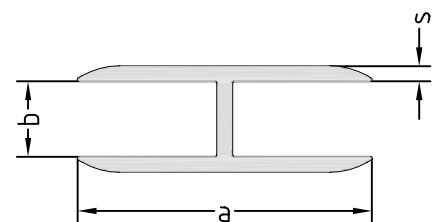

H-Profiles

Made of PMMA, PMMA sz, PC, ABS

Order no.	Width a mm	Opening b mm	Wall thickness s mm
0372	10,5	1,2	1,2
0424	11	3	1,7
0487	17,5	4	1,4
0414	22	5	1,6
0511	24	6	1,8
0820	25	10	1,8

Starting from a minimum order quantity of 1000 meters, we can produce these profiles made of PMMA, PC and ABS.